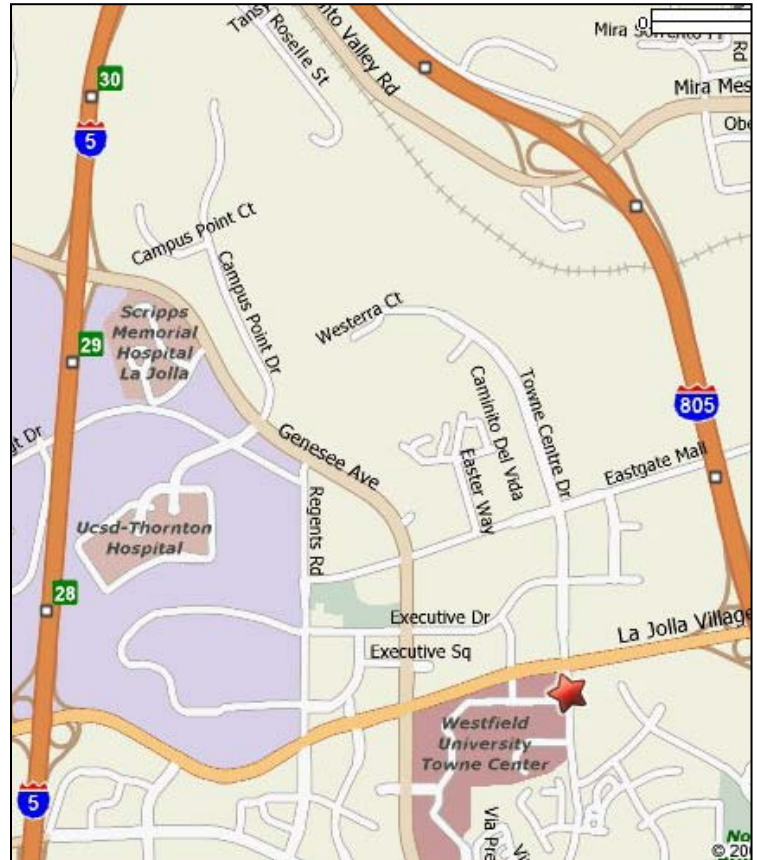

Driving Directions, Hotels & Transportation

LA JOLLA GATEWAY, 9191 TOWNE CENTRE DRIVE, SUITE 210, SAN DIEGO
(please note we have moved across the courtyard to the north tower within the same office complex)
858-546-1777

FROM SAN DIEGO INTERNATIONAL AIRPORT

Distance: 14 miles

Travel Time: 30 minutes

- Start going toward the AIRPORT EXIT
- Head east on N. Harbor Drive
(Left turn from Airport, Right turn from Car Rental)
- Turn slight left at signal onto W. Laurel Street
- Turn left onto India Street
- Take ramp onto I-5 North – go approx. 10 miles
- Take exit #28B/LA JOLLA VILLAGE DR - go 0.3 mi
- Turn right on LA JOLLA VILLAGE DR - go 1.3 mi
- Turn right on TOWNE CENTRE DR
- Take an immediate left across the median
- Arrive at 9191 TOWNE CENTRE DR, SAN DIEGO

FROM LOS ANGELES INTERNATIONAL AIRPORT

Distance: 112 miles

Travel Time: 2 hours 15 minutes

- AIRPORT EXIT on WORLD WAY S - go < 0.1 mi
- Take ramp onto SEPULVEDA BLVD SOUTH toward I-105 - go 0.9 mi
- Turn left on E IMPERIAL HWY - go 0.3 mi
- Take ramp onto I-105 EAST - go 0.8 mi
- Take the I-405 exit toward LONG BEACH - go 34.7 mi
- Take CA-73 SOUTH exit toward SAN DIEGO VIA TOLL RD - go 17.5 mi
- Take ramp onto I-5 SOUTH - go 54.4 mi
- Take left fork onto I-805 SOUTH - go 2.5 mi
- Take the LA JOLLA VILLAGE DR exit - go 0.7 mi
- Turn left on TOWNE CENTRE DR
- Take an immediate left across the median
- Arrive at 9191 TOWNE CENTRE DR, SAN DIEGO