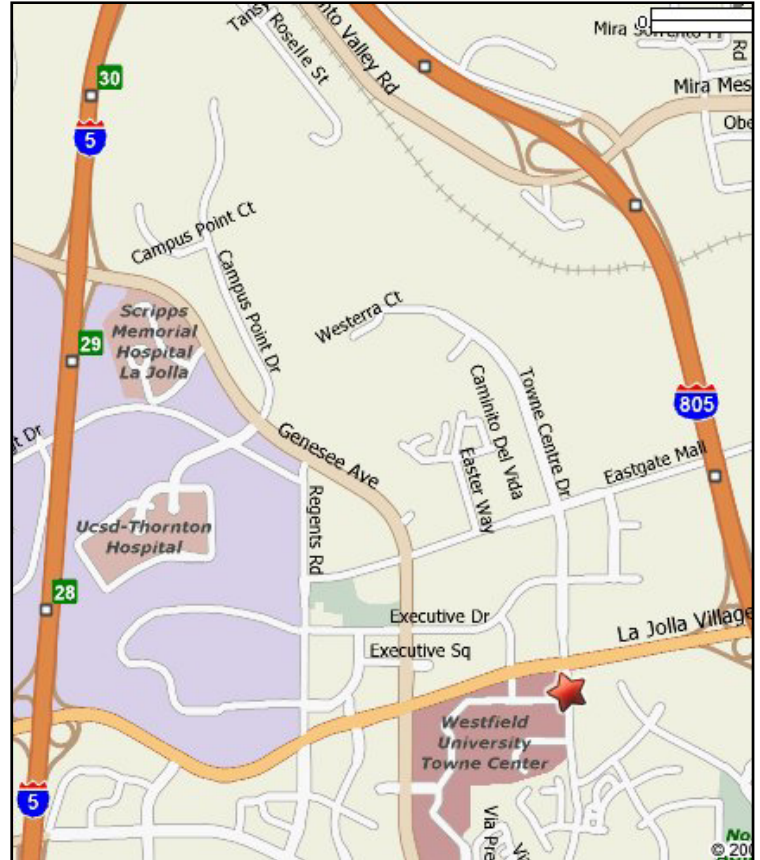

# Driving Directions, Hotels & Transportation

## FROM SAN DIEGO INTERNATIONAL AIRPORT

**Distance:** 14.2 miles

**Travel Time:** 30 minutes

- Start going toward the AIRPORT EXIT - go 0.4 mi
- Turn right on N HARBOR DR - go 1.0 mi
- Turn right on NIMITZ BLVD - go 0.4 mi
- Turn right on ROSECRANS ST - go 2.0 mi
- Bear left on CAMINO DEL RIO W - go 0.4 mi
- Take ramp onto I-5 NORTH - go 8.5 mi
- Take exit #28B/LA JOLLA VILLAGE DR - go 0.3 mi
- Turn right on LA JOLLA VILLAGE DR - go 1.3 mi
- Turn right on TOWNE CENTRE DR - go 0.1 mi
- Arrive at 9171 TOWNE CENTRE DR, SAN DIEGO

## FROM LOS ANGELES INTERNATIONAL AIRPORT

**Distance:** 111.9 miles

**Travel Time:** 2 hours 15 minutes

- AIRPORT EXIT on WORLD WAY S - go < 0.1 mi
- Take ramp onto SEPULVEDA BLVD SOUTH toward I-105 - go 0.9 mi
- Turn left on E IMPERIAL HWY - go 0.3 mi
- Take ramp onto I-105 EAST - go 0.8 mi
- Take the I-405 exit toward LONG BEACH - go 34.7 mi
- Take CA-73 SOUTH exit toward SAN DIEGO VIA TOLL RD - go 17.5 mi
- Take ramp onto I-5 SOUTH - go 54.4 mi
- Take left fork onto I-805 SOUTH - go 2.5 mi
- Take the LA JOLLA VILLAGE DR exit - go 0.7 mi
- Turn left on TOWNE CENTRE DR - go 0.1 mi

## HOTELS NEAR OUR OFFICE